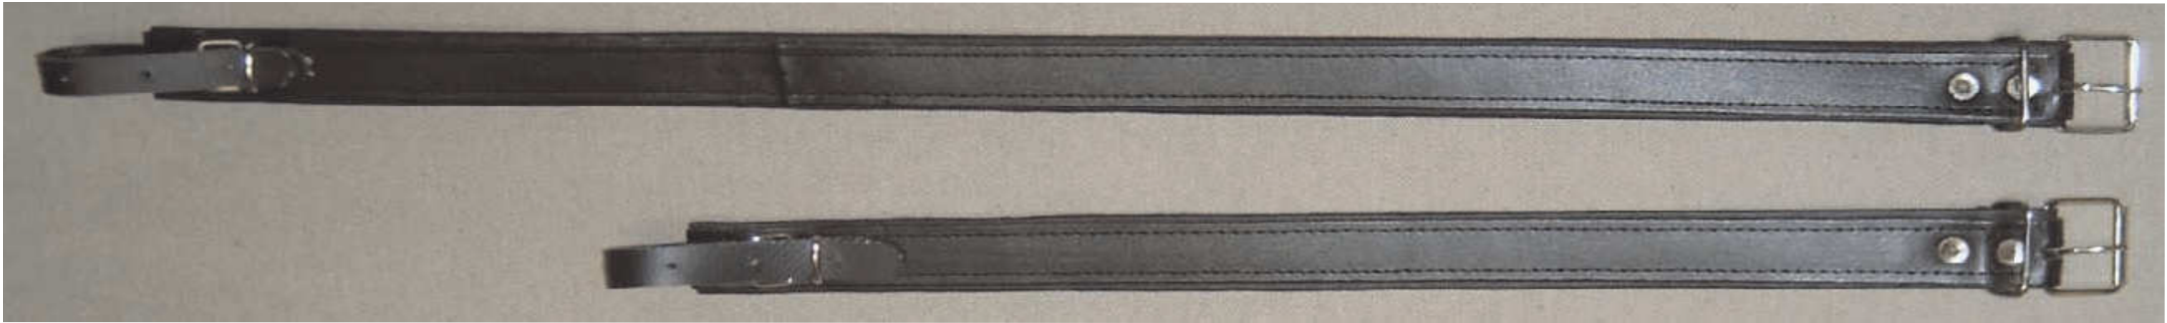

accordion accessories

2 extension pieces for accordion straps

EX002020 **K.No. 2600**
Ex004020 **K.No. 2800**

left hand strap

72 bass
K.No. 3095
202020 black
202030 white
202050 red

120 bass
K.No. 4400
204020L black
204030L white
204050L red