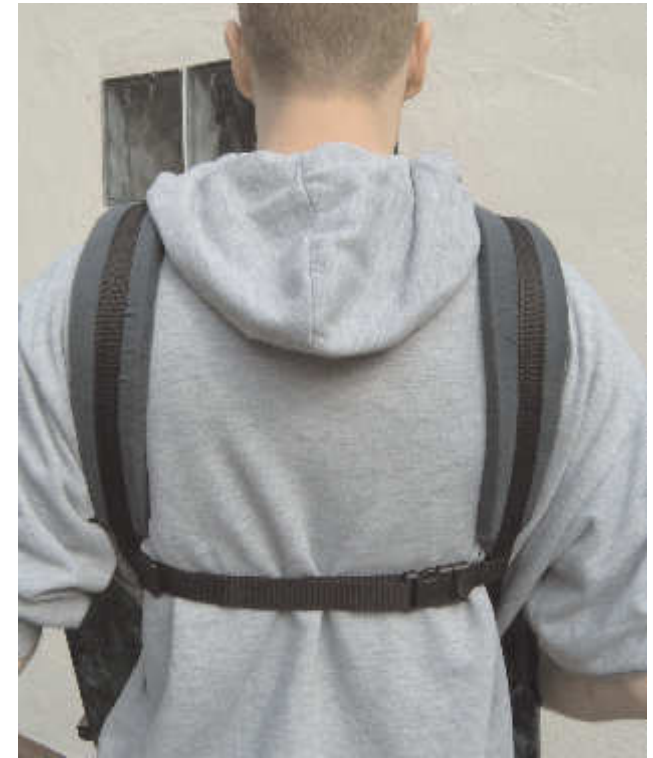

K.No. 5990

Nylon

970017

accordion support
120 bass nylon
with back support strap

K.No. 6730

Harness

**accordion strap
for 90 to 120 Bass**

**- universal -
- colour black -**