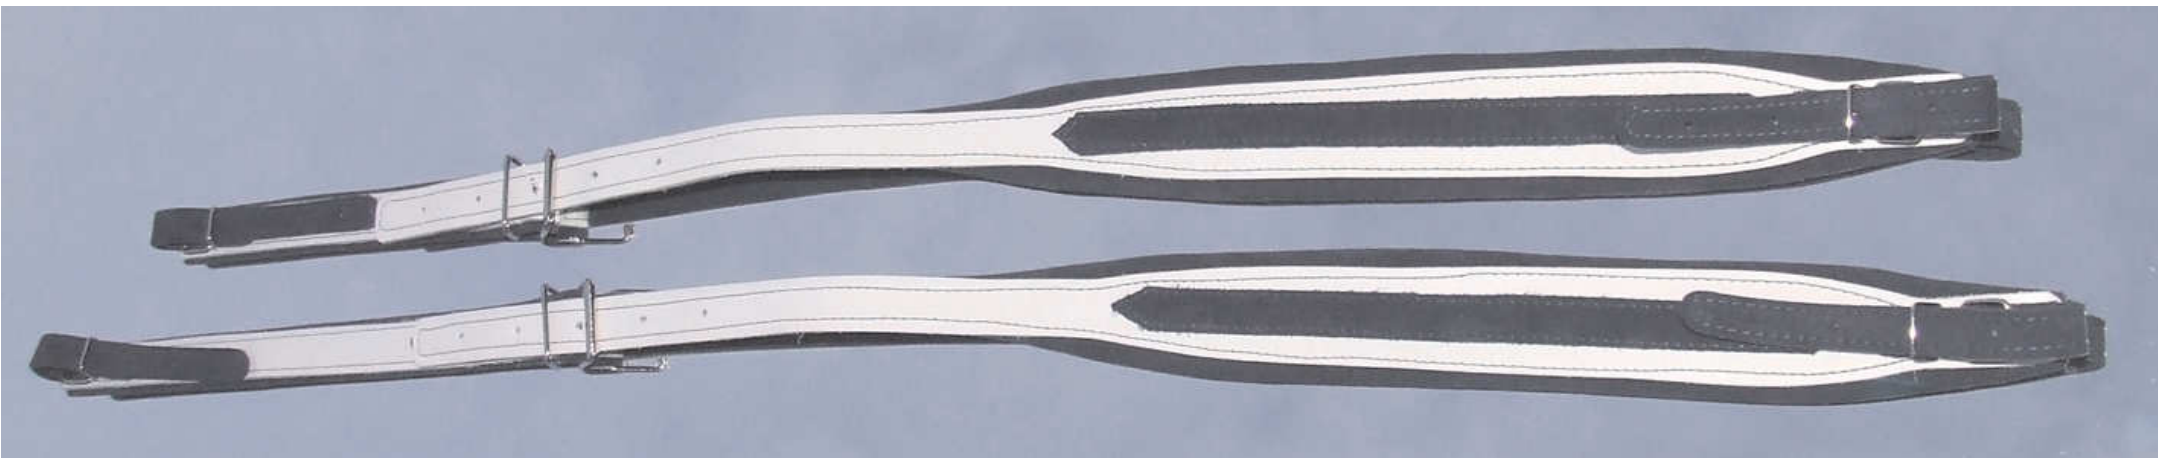

201017

K.No. 9980

Nylon

200101
bodyshape accordion
nylonstrap
72-120 bass
velour padding on backside
incl. back support strap with clip

K.No. 6550

200102
Accordion
nylonstrap
for 72-120 bass
velour padding
on backside
incl. back
support strap
with clip