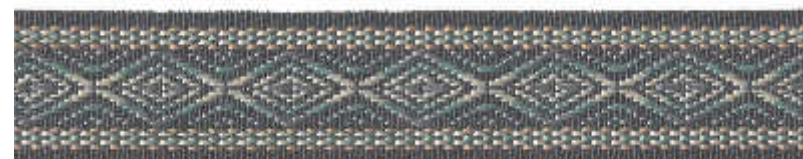

# 14 colours to choose from

BF0502 to BF0512  
K.No. 1365

02=black

04=brown

05=red

06=navy blue

07=yellow

08=blue

10=green striped

11=red striped

12=blue striped

# 5 cm weaver strap with velour leather endpieces

BF0514 to BF0518  
K.No. 1564

14=yellow design

15=silver design

16=darkred design

17=grey design

18=red design

# 6 colours to choose from

5,0 cm velour leather strap with leather end

**K.No. 1862**

**BF015..**

**NA - natural**

**BK - black**

**BR - brown**

**RO - rust**