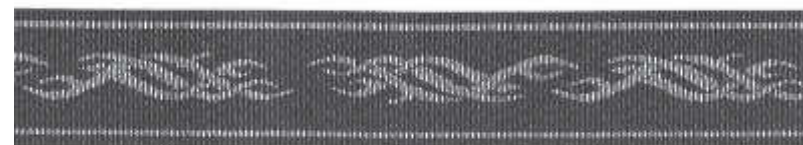

# 14 colours to choose from

BF0502 to BF0512  
K.No. 1365

02=black

04=brown

05=red

06=navy blue

07=yellow

08=blue

10=green striped

11=red striped

12=blue striped

# 5 cm weaver strap with velour leather endpieces

BF0514 to BF0518  
K.No. 1564

14=yellow design

15=silver design

16=darkred design

17=grey design

18=red design