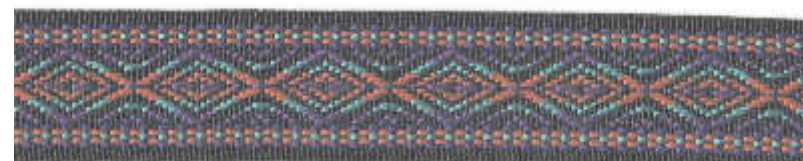

# 14 colours to choose from

BF0502 to BF0512  
K.No. 1365

02=black

04=brown

05=red

06=navy blue

07=yellow

08=blue

10=green striped

11=red striped

12=blue striped

# 5 cm weaver strap with velour leather endpieces

BF0514 to BF0518  
K.No. 1564

14=yellow design

15=silver design

16=darkred design

17=grey design

18=red design

# 6 colours to choose from

5,0 cm velour leather strap with leather end

**K.No. 1862**

**BF015..**

**NA - natural**

**BK - black**

**BR - brown**

**RO - rust**