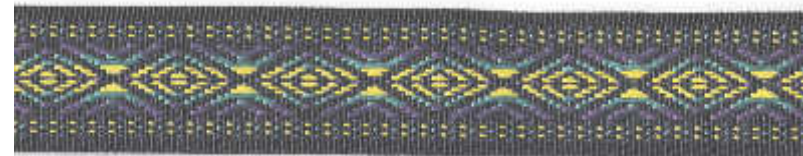

# 14 colours to choose from

BF0502 to BF0512  
K.No. 1365

02=black

04=brown

05=red

06=navy blue

07=yellow

08=blue

10=green striped

11=red striped

12=blue striped

# 5 cm weaver strap with velour leather endpieces

BF0514 to BF0518  
K.No. 1564

14=yellow design

15=silver design

16=darkred design

17=grey design

18=red design