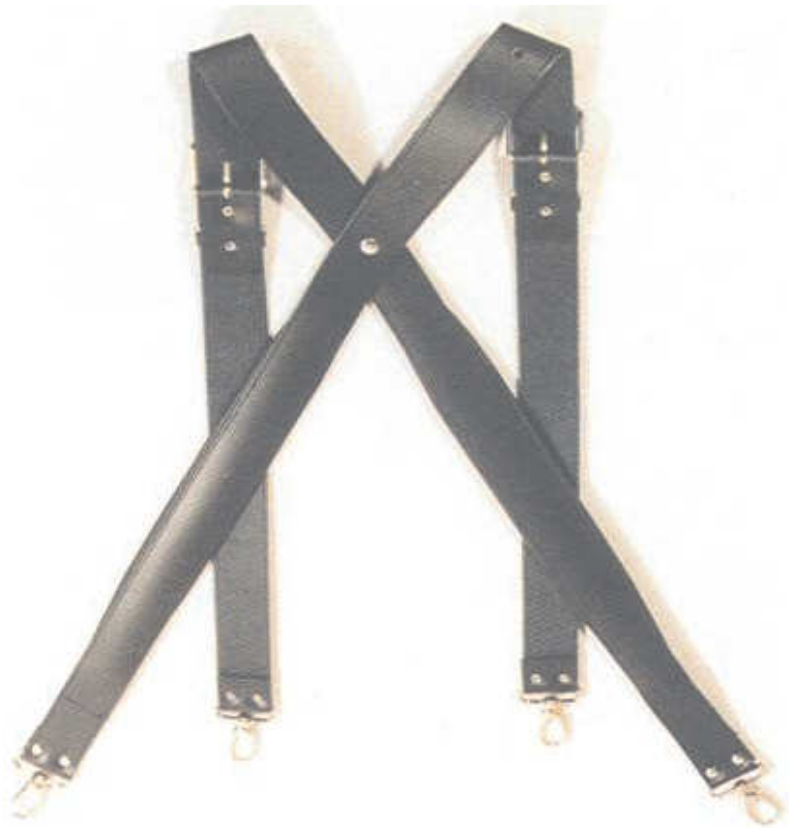

**Marching drum  
supporting belt**

**extra wide  
extra strong**

**250803 white**

**K.No. 10454**

**Leather drum  
supporting belt  
10,0 cm  
with padding**

**250802 black**

**K.No. 10454**

**Leather drum  
supporting belt  
4,0 cm with  
6,0 cm padding**

**200022 - black**

**200023 - white**

**K.No. 8450**

**Leather drum  
supporting belt  
4,0 cm black**

**200002**

**K.No. 7593**

**support  
straps**

**Kids black:**  
2002BKD116-140  
2002BKD152-176