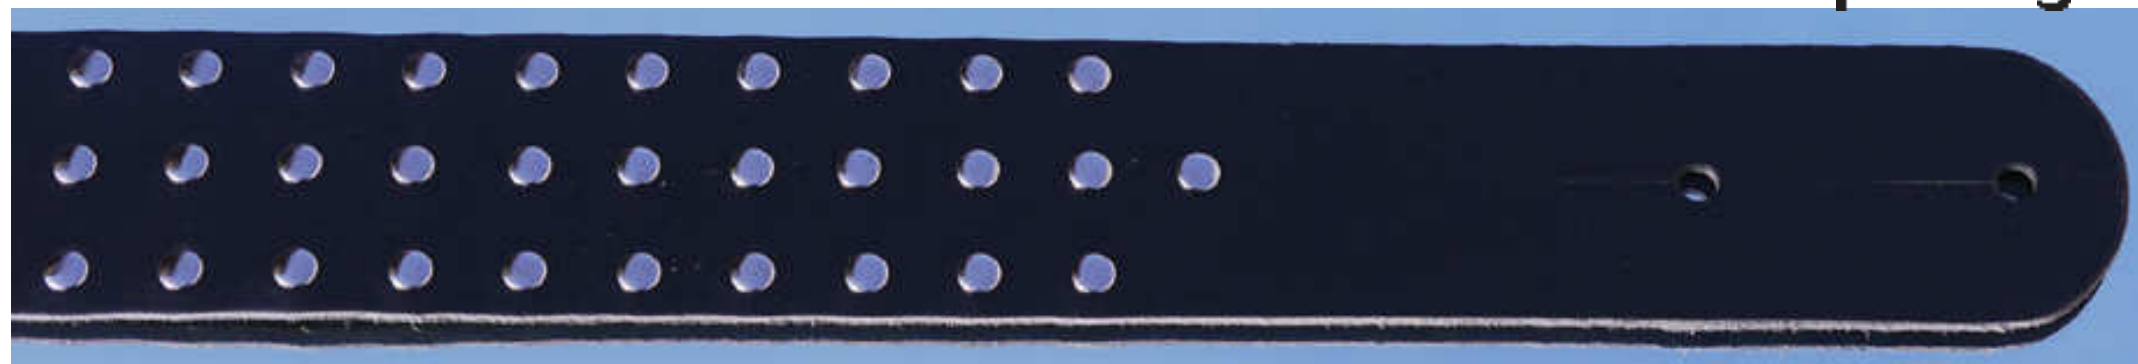

Adjustable length 1.45 m - 2.10 m

**1 skull and 3 skulls with crossed bones
in old silver heavy quality**

200710

K.No. 6200

**Heavy Metal
- top design -**

5,0 cm black leather strap XL

000523

K.No. 2835

**- extra soft - top design - in best quality - hand made -
8 cm guitar strap from beautiful cow-leather
Adjustable length 1.45 m - 2.10 m**

**4 skull in old silver
heavy quality and
2 patch with skull
in colour white**