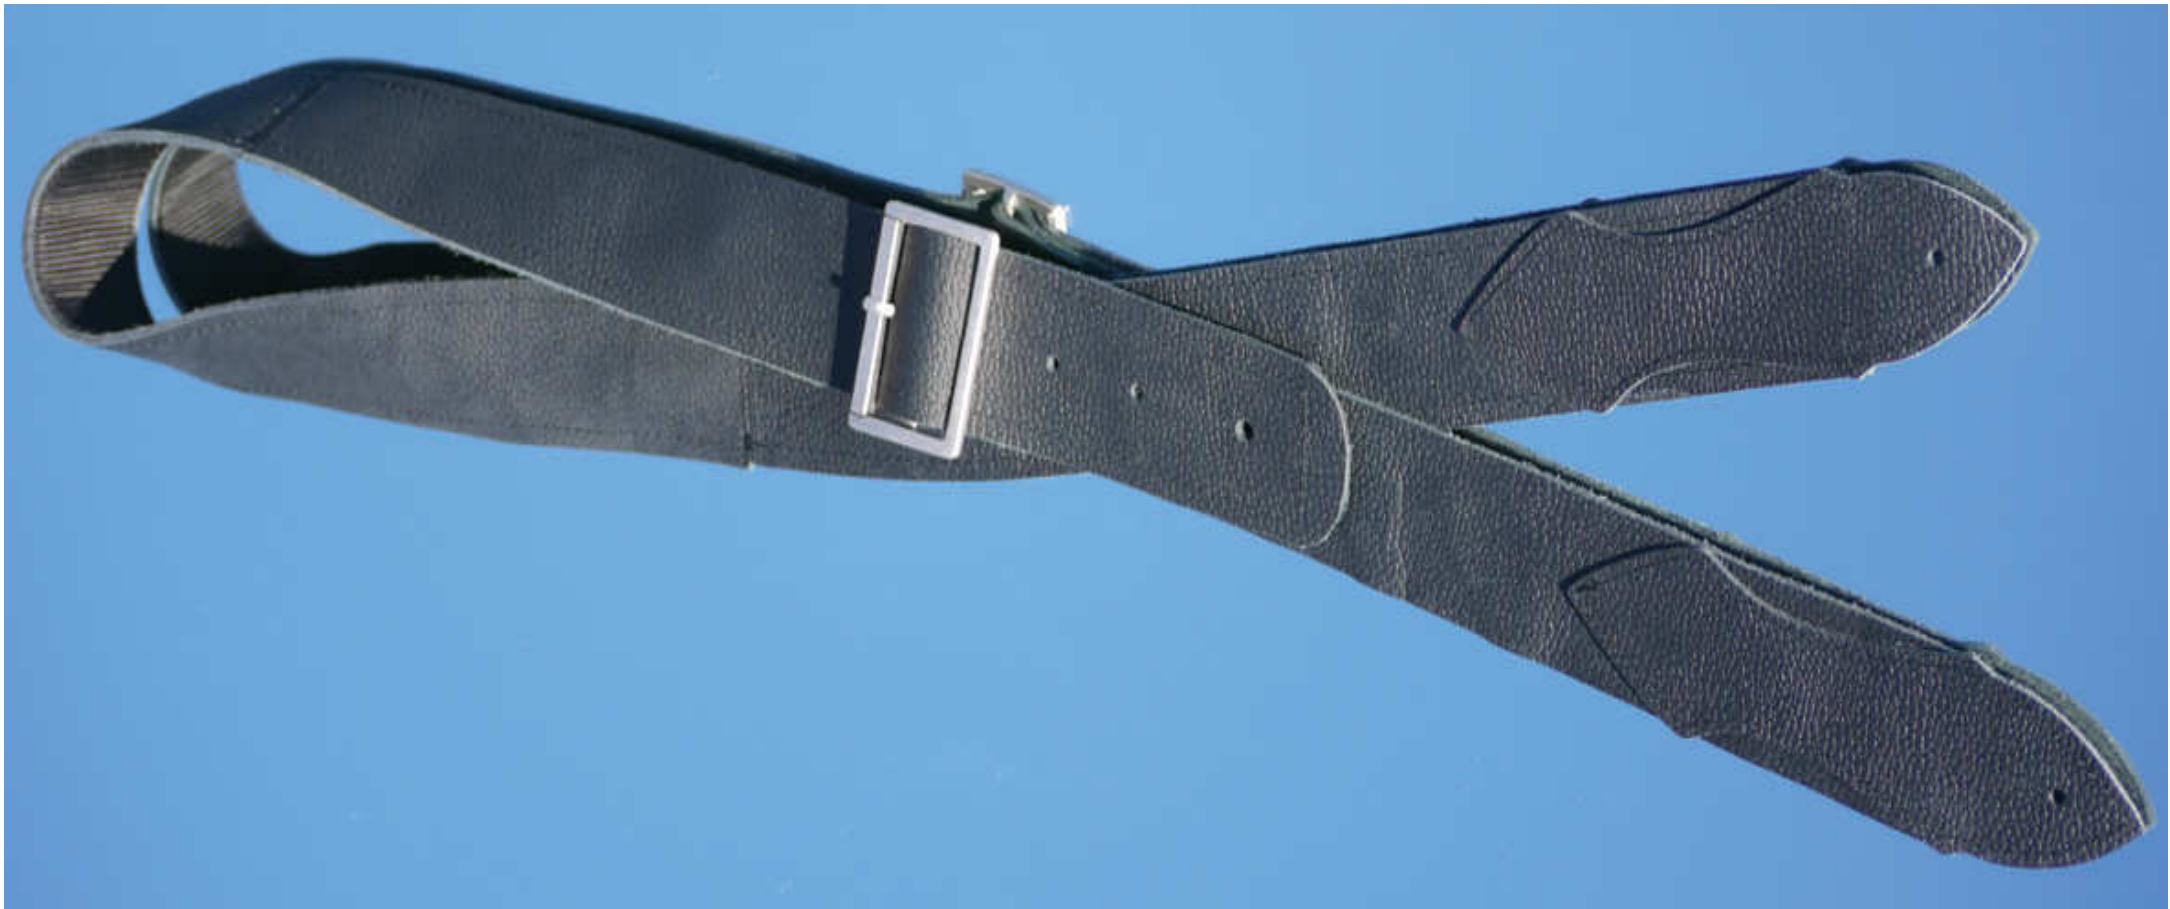

Heavy Metal 6,0 cm soft cow leather strap and an antiqued silver buckle
- top design - length adjustable from 1.70 m to 1.85 m XXL

201213

K.No. 5000