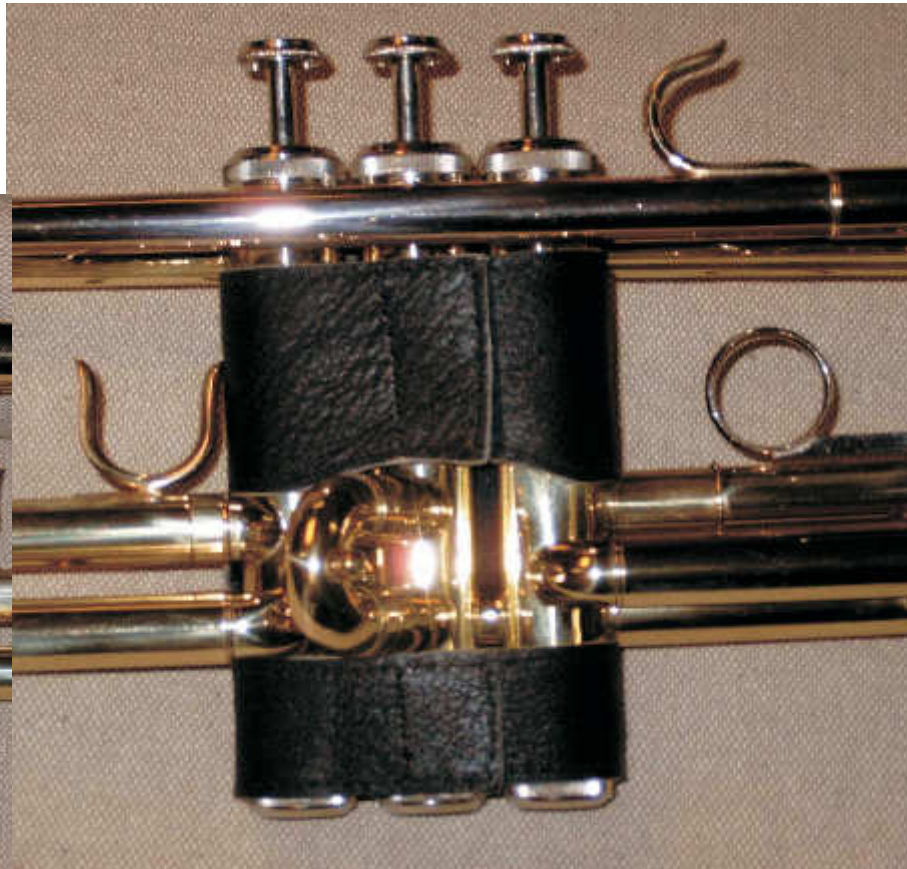

Wind

Trumpet

**Mouthpiece
leatherpocket for
trumpet and fluegelhorn**

- 122201TP = natural
- 122202TP = black
- 122203TP = white
- 122204TP = dark brown
- 122205TP = red

K.No. 660